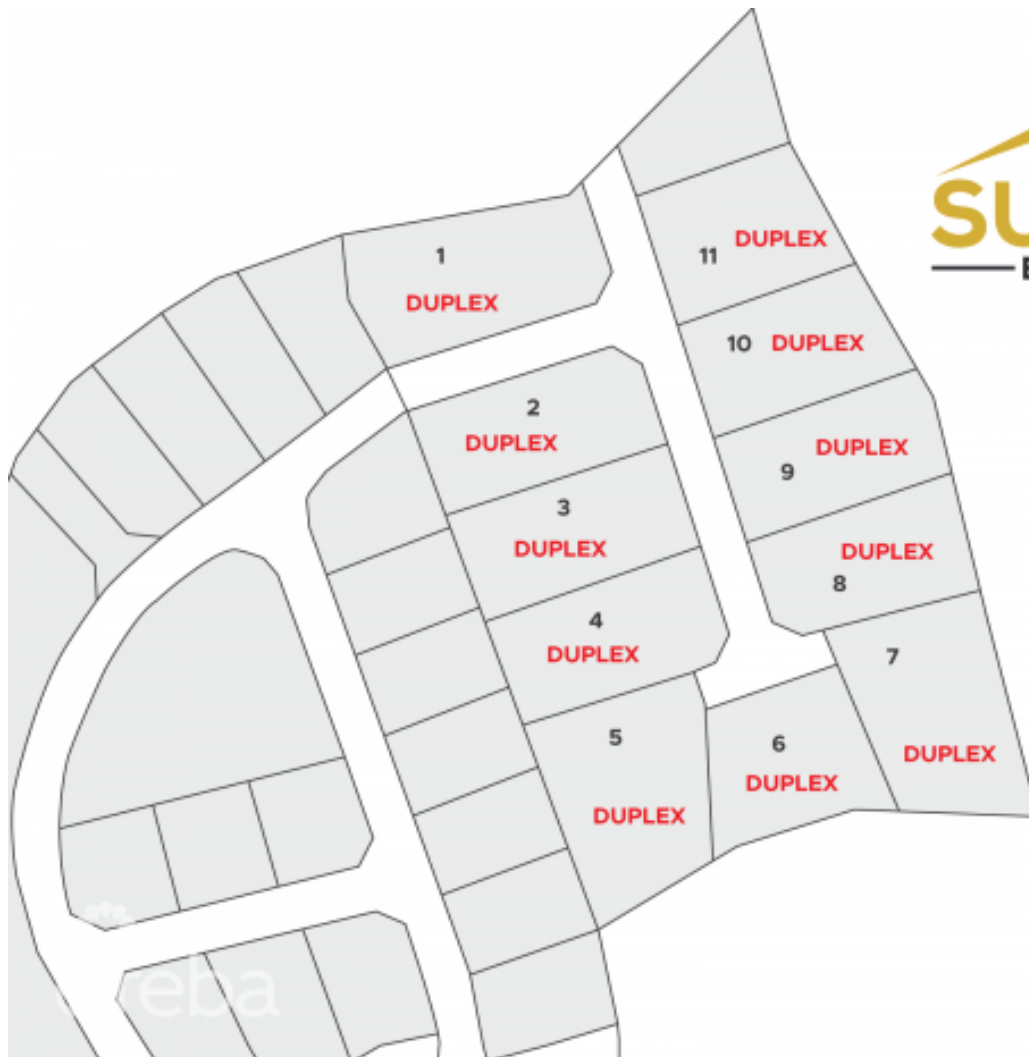

## SUMMIT ESTATES- DUPLEX LOT 4

East End, East End & Colliers, Cayman Islands

MLS# 415632

**CI\$103,361**

**Sandra Simmons-Francis**  
sandra@regalrealty.ky

Take advantage of this opportunity to invest in this tranquil subdivision in the heart of East End. Large duplex lots available with covenants to protect your investment. Purchase adjoining lots to build apartments. Only 11 lots available, scheduled for completion in 2024.

### Essential Information

Type  
**Land (For Sale)**

Status  
**Pen/Con**

MLS  
**415632**

Listing Type  
**Med density  
residential**

## Key Details

Width  
**72**

Depth  
**148**

Block & Parcel  
**72B,296**

Old Price  
**0.00**

Acreage  
**0.2522**

## Additional Fields

Block  
**72B**

Parcel  
**296**

Views  
**Garden View**

Zoning  
**Medium Density  
Residential**

Road Frontage  
**100**