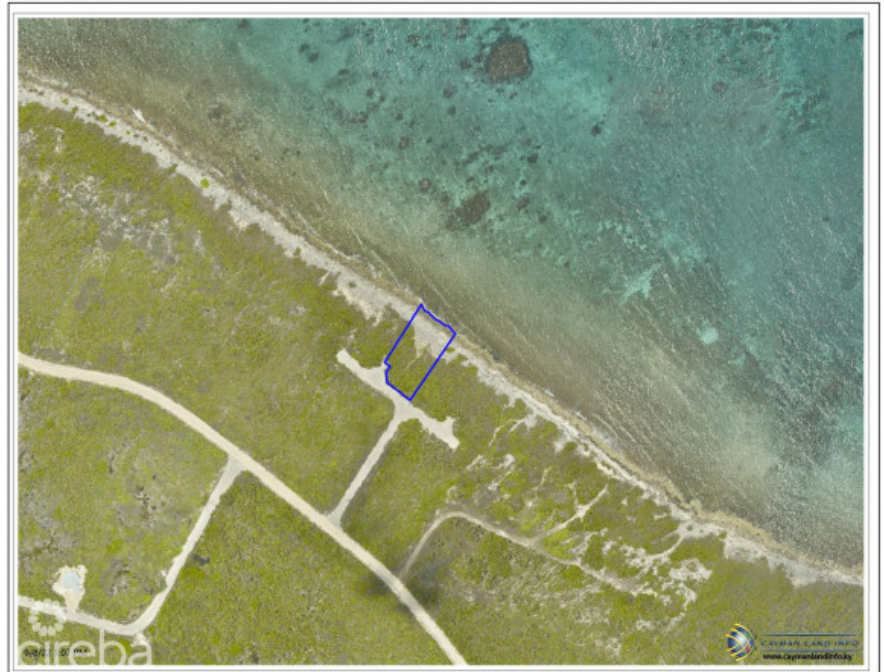

LITTLE CAYMAN EAST END OCEAN FRONT REEF PROTECTED LAND

Little Cayman East, Little Cayman, Cayman Islands

MLS# 414979

US\$239,000

Sandra Simmons-Francis
sandra@regalrealty.ky

Don't be left behind in the recent rush to purchase on the tranquil serene island of Little Cayman. This perfectly placed reef-protected ocean front lot 0.35 of a acre is situated on the eastern tip overlooking Cayman Brac in the distance. With good elevation, enjoy amazing sunrises to the east Reasonably priced for you to attain your little island getaway dream Call now ! (Source:www.caymanlandinfo.ky)

Essential Information

Type
Land (For Sale)

Status
Current

MLS
414979

Listing Type
**Little
Cayman/Cayman Brac**

Key Details

Width
98

Depth
169

Block & Parcel
92A,280

Old Price
0.00

Acreage
0.3500

Additional Fields

Block
92A

Parcel
280

Views
Water Front

Sea Frontage
98

Road Frontage
100