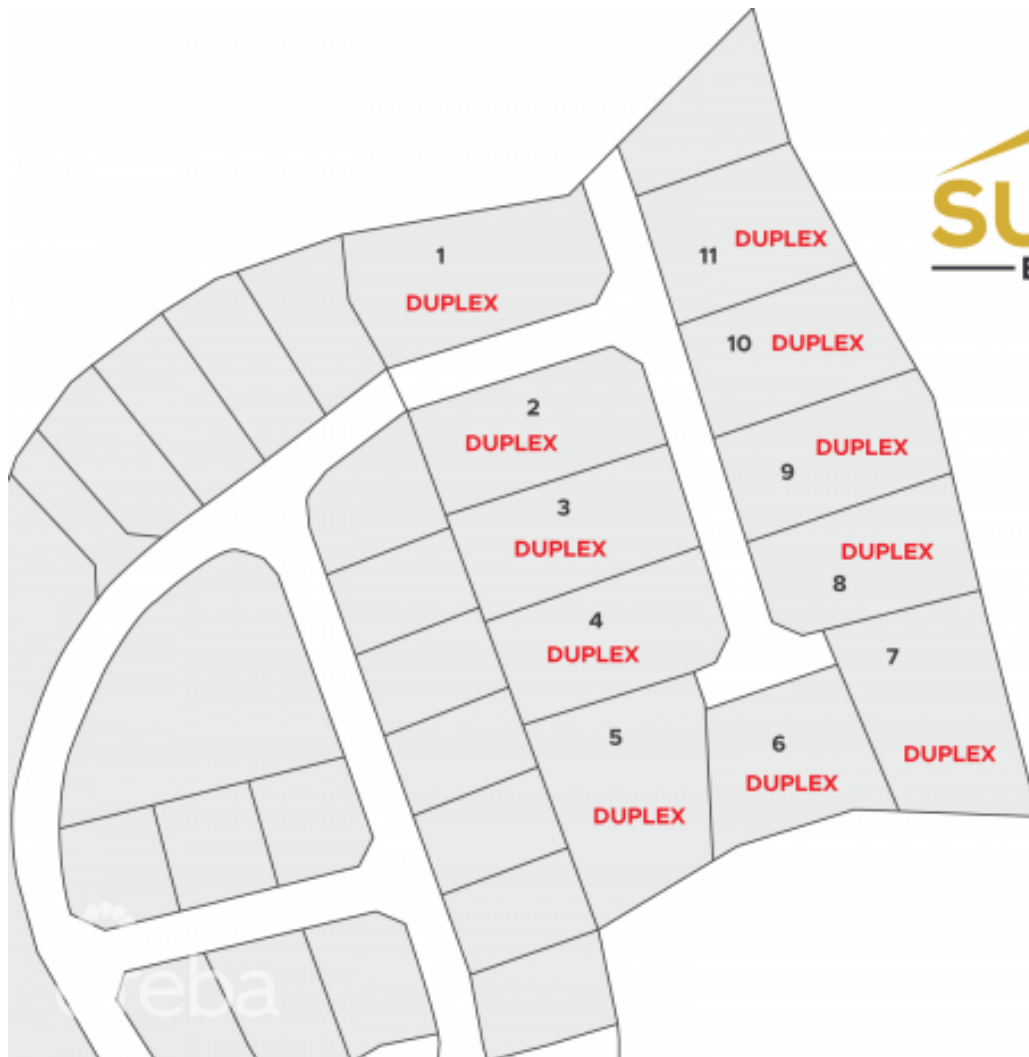

SUMMIT ESTATES - DEVELOPMENT LAND - LOT #7

East End, East End & Colliers, Cayman Islands

MLS# 415640

CI\$143,566

Michael Day

michael@regalrealty.ky

Take advantage of this opportunity to invest in this tranquil subdivision in the heart of East End. Large duplex lots available with covenants to protect your investment. Purchase adjoining lots to build apartments. Only 11 lots available, scheduled for completion in 2023.

Essential Information

Type
Land (For Sale)

Status
Current

MLS
415640

Listing Type
**Med density
residential**

Key Details

Width
145

Depth
115

Block & Parcel
72B,299

Old Price
0.00

Acreage
0.3503

Additional Fields

Block
72B

Parcel
299

Views
Garden View

Zoning
**Medium Density
Residential**

Road Frontage
25