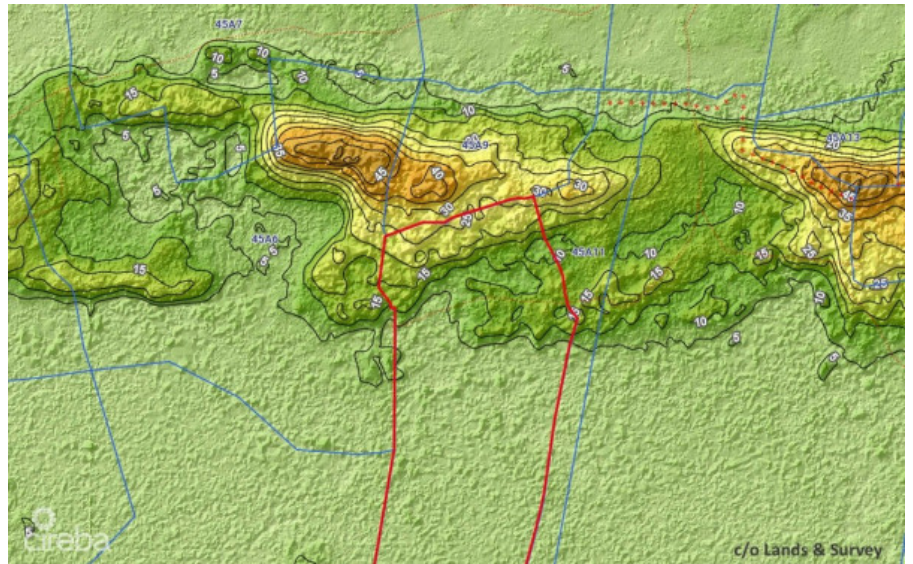

APPROXIMATELY 58 ACRES VACANT LAND NORTH SIDE

North Side

MLS# 416340

US\$2,000,000

Osbert Francis
bert@regalrealty.ky

58 Acres vacant land in North Side interior. Property has a 6 foot registered right of way from Hutland Road. Elevation from 2 ft to 28 ft. Excellent farm land. Aerial from Lands & Survey.

Essential Information

Type	Status	MLS	Listing Type
Land (For Sale)	Current	416340	Agriculture

Key Details

Width	Depth	Block & Parcel	Old Price
685	3600	45A,10	0.00

Acreage
58.0000

Additional Fields

Block	Parcel	Views	Zoning
45A	10	Inland	Agriculture/Residential