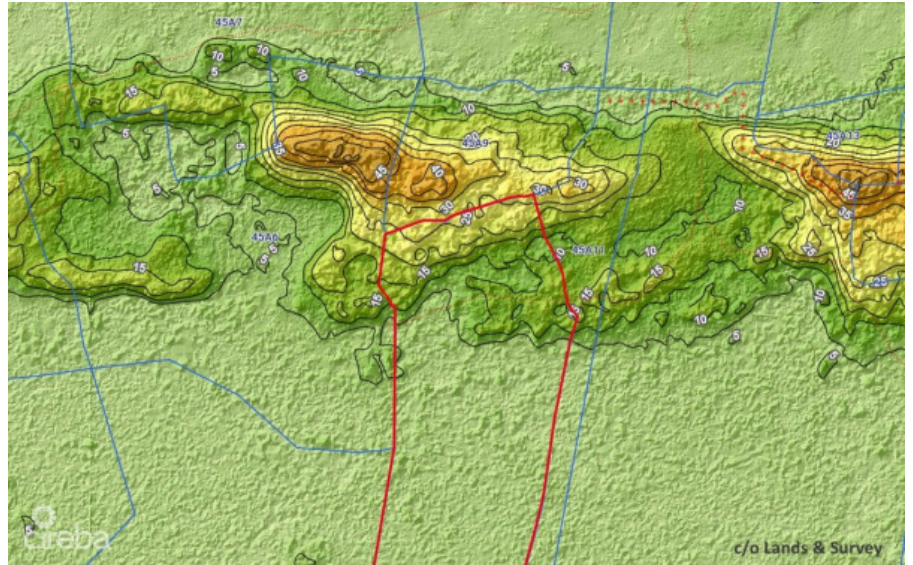

## APPROXIMATELY 58 ACRES VACANT LAND NORTH SIDE

North Side

MLS# 416340

**US\$2,000,000**

**Osbert Francis**  
bert@regalrealty.ky

58 Acres vacant land in North Side interior. Property has a 6 foot registered right of way from Hutland Road. Elevation from 2 ft to 28 ft. Excellent farm land. Aerial from Lands & Survey.

### Key Details

Width <b>685</b>	Depth <b>3600</b>	Block & Parcel <b>45A,10</b>	Old Price <b>0.00</b>
---------------------	----------------------	---------------------------------	--------------------------