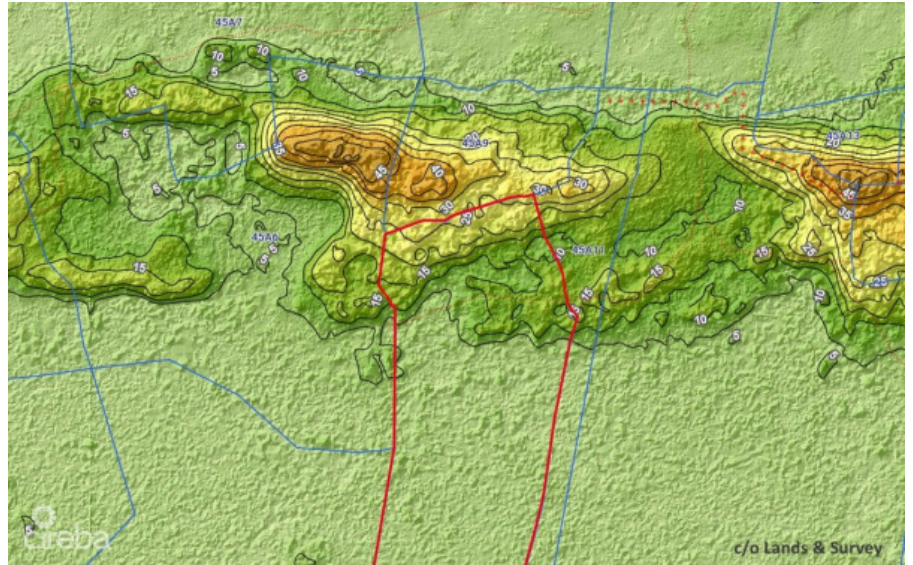

APPROXIMATELY 58 ACRES VACANT LAND NORTH SIDE

North Side

MLS# 416340

US\$2,000,000

Osbert Francis
bert@regalrealty.ky

58 Acres vacant land in North Side interior. Property has a 6 foot registered right of way from Hutland Road. Elevation from 2 ft to 28 ft. Excellent farm land. Aerial from Lands & Survey.

Key Details

Width 685	Depth 3600	Block & Parcel 45A,10	Old Price 0.00
---------------------	----------------------	---------------------------------	--------------------------

Acreage
58.0000

Additional Fields