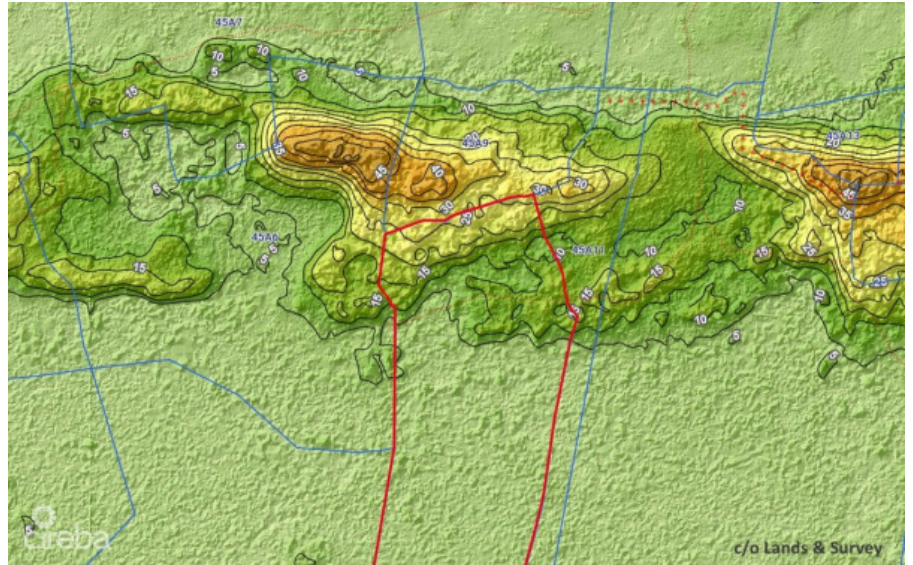

APPROXIMATELY 58 ACRES VACANT LAND NORTH SIDE

North Side

MLS# 416340

US\$2,000,000

Osbert Francis
bert@regalrealty.ky

58 Acres vacant land in North Side interior. Property has a 6 foot registered right of way from Hutland Road. Elevation from 2 ft to 28 ft. Excellent farm land. Aerial from Lands & Survey.

Essential Information

Type	Status	MLS	Listing Type
Land (For Sale)	Current	416340	Agriculture

Key Details

Width	Depth	Block & Parcel	Old Price
685	3600	45A,10	0.00

Acreage
58.0000

Additional Fields

Block	Parcel	Views	Zoning
45A	10	Inland	Agriculture/Residential