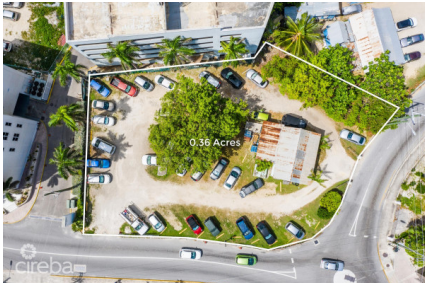

## GEORGE TOWN 0.36 ACRE, COMMERCIAL LOT

George Town Central, George Town, Cayman Islands

MLS# 417994

**CI\$2,350,000**

**Sandra Simmons-Francis**  
sandra@regalrealty.ky

Explore the potential of this prime commercial land in the heart of George Town. Located next to RBC and surrounded by high-profile businesses, this property is perfect for investors and business owners. This is a rare chance to own prime real estate in a sought-after area. Whether you are looking to expand your business footprint or invest in a high-growth area, this property is a must-see. Secure your spot in George Town's vibrant commercial scene today.

## Key Details

|                          |                    |                                   |                          |
|--------------------------|--------------------|-----------------------------------|--------------------------|
| Width<br><b>143</b>      | Depth<br><b>96</b> | Block & Parcel<br><b>14BH,120</b> | Old Price<br><b>0.00</b> |
| Acreage<br><b>0.3600</b> |                    |                                   |                          |