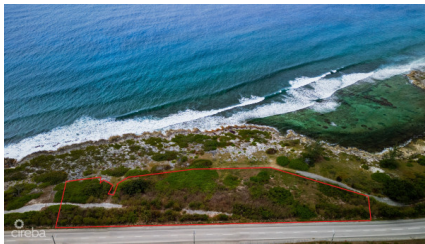

5 ADJOINING LOTS IN HALF MOON BAY (LOTS 2-6)

High Rock, East End & Colliers, Cayman Islands

MLS# 417440

CI\$1,900,000

Sandra Simmons-Francis
sandra@regalrealty.ky

5 adjoining lots for sale in the beautiful Half Moon Bay subdivision in High Rock, totaling nearly 1.6 acres (lots 2-6). Image sourced from the Lands and Survey Department website at caymanlandinfo.ky.

Additional Fields

Block 64A	Parcel 27H2, H3, H4, H5, H6	Views Water View, Ocean View	Zoning Beach Resort/Residential
Road Frontage 571	Soil Rock		