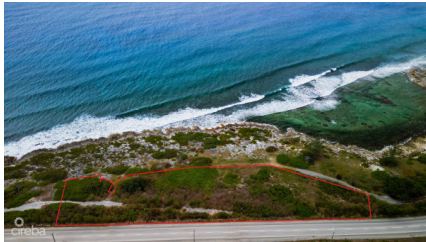

5 ADJOINING LOTS IN HALF MOON BAY (LOTS 2-6)

High Rock, East End & Colliers, Cayman Islands

MLS# 417440

CI\$1,900,000

Sandra Simmons-Francis
sandra@regalrealty.ky

5 adjoining lots for sale in the beautiful Half Moon Bay subdivision in High Rock, totaling nearly 1.6 acres (lots 2-6). Image sourced from the Lands and Survey Department website at caymanlandinfo.ky.

Additional Fields

Block 64A	Parcel 27H2, H3, H4, H5, H6	Views Water View, Ocean View	Zoning Beach Resort/Residential
Road Frontage 571	Soil Rock		