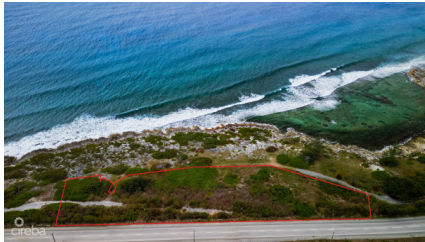

5 ADJOINING LOTS IN HALF MOON BAY (LOTS 2-6)

High Rock, East End & Colliers, Cayman Islands

MLS# 417440

CI\$1,900,000

Sandra Simmons-Francis
sandra@regalrealty.ky

5 adjoining lots for sale in the beautiful Half Moon Bay subdivision in High Rock, totaling nearly 1.6 acres (lots 2-6). Image sourced from the Lands and Survey Department website at caymanlandinfo.ky.

Additional Fields

Block 64A	Parcel 27H2, H3, H4, H5, H6	Views Water View, Ocean View	Zoning Beach Resort/Residential
Road Frontage 571	Soil Rock		