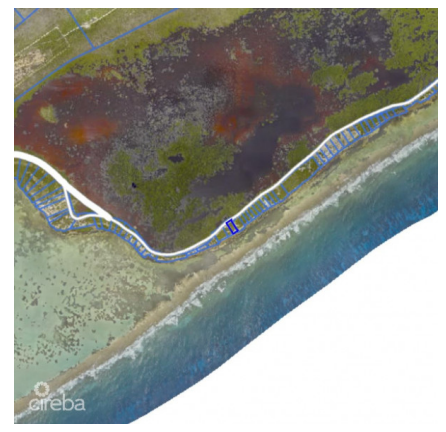

## LITTLE CAYMAN 0.52 ACRES, BEACH FRONT

Little Cayman East, Little Cayman, Cayman Islands

MLS# 418575

**US\$539,000**

**Sandra Simmons-Francis**  
sandra@regalrealty.ky

Located on the South Coast of Little Cayman, this beachfront parcel is just over half an acre. Boasting 100 feet of water frontage and a 12 foot elevation, it is the ideal spot to build your very own beach front retreat within this reef protected location. This lot offers an attractive investment opportunity.

## Key Details

Width <b>102</b>	Depth <b>229</b>	Block & Parcel <b>86A,74</b>	Old Price <b>0.00</b>
Acreage <b>0.5200</b>			