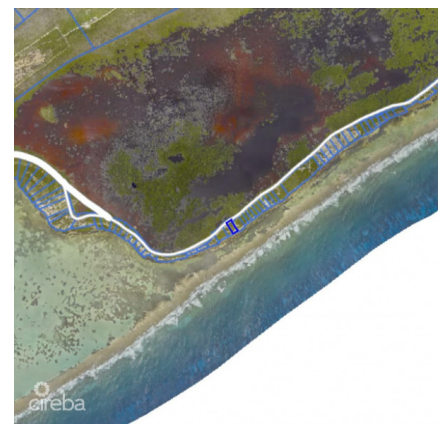

LITTLE CAYMAN 0.52 ACRES, BEACH FRONT

Little Cayman East, Little Cayman, Cayman Islands

MLS# 418575

US\$539,000

Sandra Simmons-Francis
sandra@regalrealty.ky

Located on the South Coast of Little Cayman, this beachfront parcel is just over half an acre. Boasting 100 feet of water frontage and a 12 foot elevation, it is the ideal spot to build your very own beach front retreat within this reef protected location. This lot offers an attractive investment opportunity.

Key Details

Width 102	Depth 229	Block & Parcel 86A,74	Old Price 0.00
Acreage 0.5200			

Additional Fields

Block 86A	Parcel 74	Views Beach Front	Zoning Beach Resort/Residential
Sea Frontage 102	Road Frontage 96	Soil Marl	