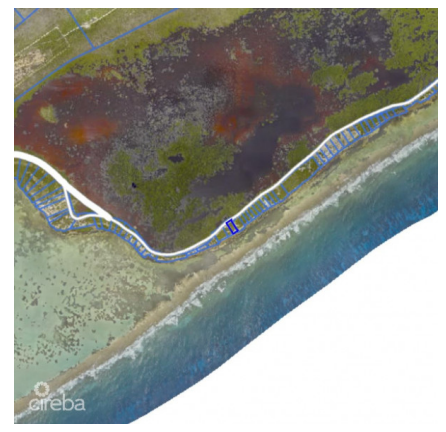

LITTLE CAYMAN 0.52 ACRES, BEACH FRONT

Little Cayman East, Little Cayman, Cayman Islands

MLS# 418575

US\$539,000

Sandra Simmons-Francis
sandra@regalrealty.ky

Located on the South Coast of Little Cayman, this beachfront parcel is just over half an acre. Boasting 100 feet of water frontage and a 12 foot elevation, it is the ideal spot to build your very own beach front retreat within this reef protected location. This lot offers an attractive investment opportunity.

Width 102	Depth 229	Block & Parcel 86A,74	Old Price 0.00
Acreage 0.5200			

Additional Fields

Block 86A	Parcel 74	Views Beach Front	Zoning Beach Resort/Residential
Sea Frontage 102	Road Frontage 96	Soil Marl	