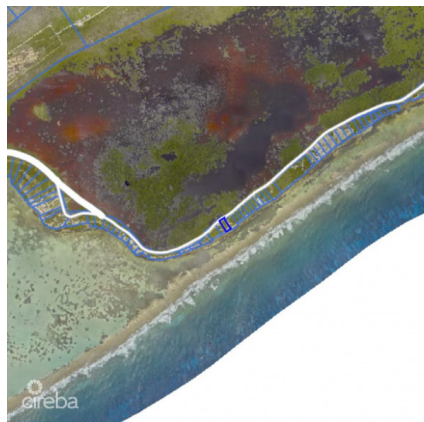

LITTLE CAYMAN 0.52 ACRES, BEACH FRONT

Little Cayman East, Little Cayman, Cayman Islands

MLS# 418575

US\$539,000

Sandra Simmons-Francis
sandra@regalrealty.ky

Located on the South Coast of Little Cayman, this beachfront parcel is just over half an acre. Boasting 100 feet of water frontage and a 12 foot elevation, it is the ideal spot to build your very own beach front retreat within this reef protected location. This lot offers an attractive investment opportunity.

Essential Information

Type Land (For Sale)	Status New	MLS 418575	Listing Type Beach resort residential
--------------------------------	----------------------	----------------------	---

Key Details

Width 102	Depth 229	Block & Parcel 86A,74	Old Price 0.00
Acreage 0.5200			

Additional Fields

Block 86A	Parcel 74	Views Beach Front	Zoning Beach Resort/Residential
Sea Frontage 102	Road Frontage 96	Soil Marl	