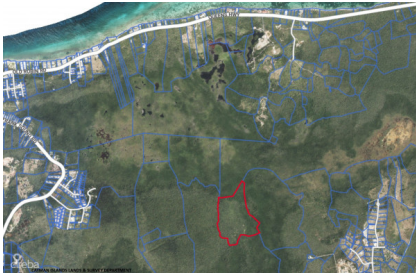

43 ACRES - EAST INTERIOR BORDERING SALINA RESERVE

East Interior, East Interior, Cayman Islands

MLS# 418833

CI\$1,500,000

Sandra Simmons-Francis
sandra@regalrealty.ky

43 ACRES LOCATED IN THE EAST INTERIOR. 6 FOOT REGISTERED RIGHT OF WAY.

Essential Information

Type	Status	MLS	Listing Type
Land (For Sale)	Current	418833	Agriculture

Key Details

Width	Depth	Block & Parcel	Old Price
1475	2243	62A,3	0.00

Acreage
43.0000

Additional Fields

Block	Parcel	Views	Zoning
62A	3	Inland	Agriculture/Residential

Soil
Rock