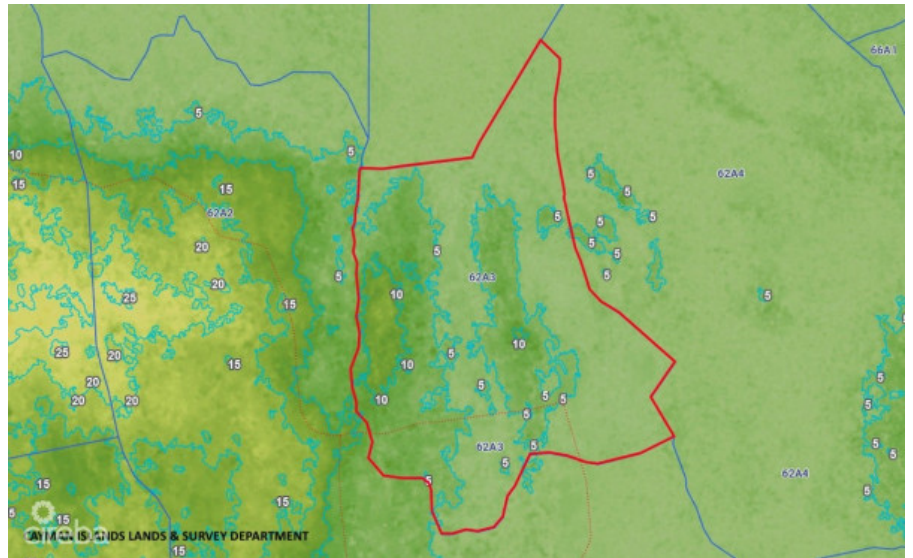

43 ACRES - EAST INTERIOR BORDERING SALINA RESERVE

East Interior, East Interior, Cayman Islands

MLS# 418833

CI\$1,500,000

Sandra Simmons-Francis
sandra@regalrealty.ky

43 ACRES LOCATED IN THE EAST INTERIOR. 6 FOOT REGISTERED RIGHT OF WAY.

Essential Information

Type	Status	MLS	Listing Type
Land (For Sale)	Current	418833	Agriculture

Key Details

Width	Depth	Block & Parcel	Old Price
1475	2243	62A,3	0.00

Acreage
43.0000

Additional Fields

Block	Parcel	Views	Zoning
62A	3	Inland	Agriculture/Residential

Soil
Rock