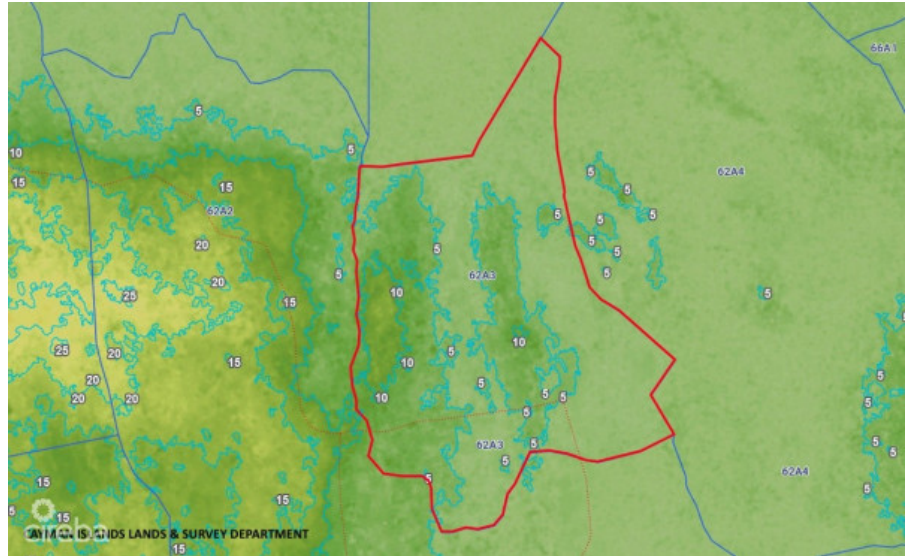

43 ACRES - EAST INTERIOR BORDERING SALINA RESERVE

East Interior, East Interior, Cayman Islands

MLS# 418833

CI\$1,500,000

Sandra Simmons-Francis
sandra@regalrealty.ky

43 ACRES LOCATED IN THE EAST INTERIOR. 6 FOOT REGISTERED RIGHT OF WAY.

Essential Information

Type	Status	MLS	Listing Type
Land (For Sale)	New	418833	Agriculture

Key Details

Width	Depth	Block & Parcel	Old Price
1475	2243	62A,3	0.00

Acreage
43.0000

Additional Fields

Block	Parcel	Views	Zoning
62A	3	Inland	Agriculture/Residential

Soil
Rock