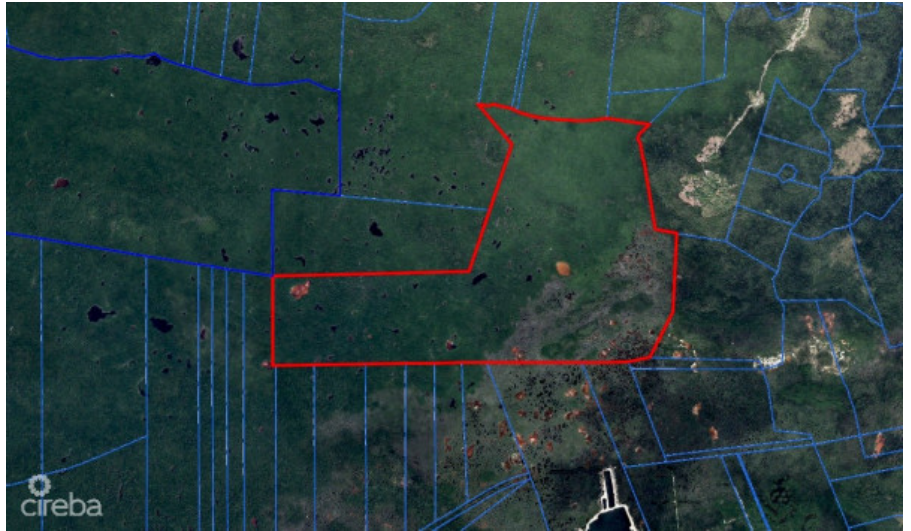

520 ACRES

North Side

MLS# 414647

CI\$8,000,000

Lucy Wood
lucy@regalrealty.ky

520 Acres Vacant Land

Essential Information

Type	Status	MLS	Listing Type
Land (For Sale)	Current	414647	Agriculture

Key Details

Width	Depth	Block & Parcel	Old Price
7727	4663	46A,1	0.00

Acres
520.0000

Additional Fields

Block	Parcel	Views	Zoning
46A	1	Inland	Agriculture/Residential

Soil
Other